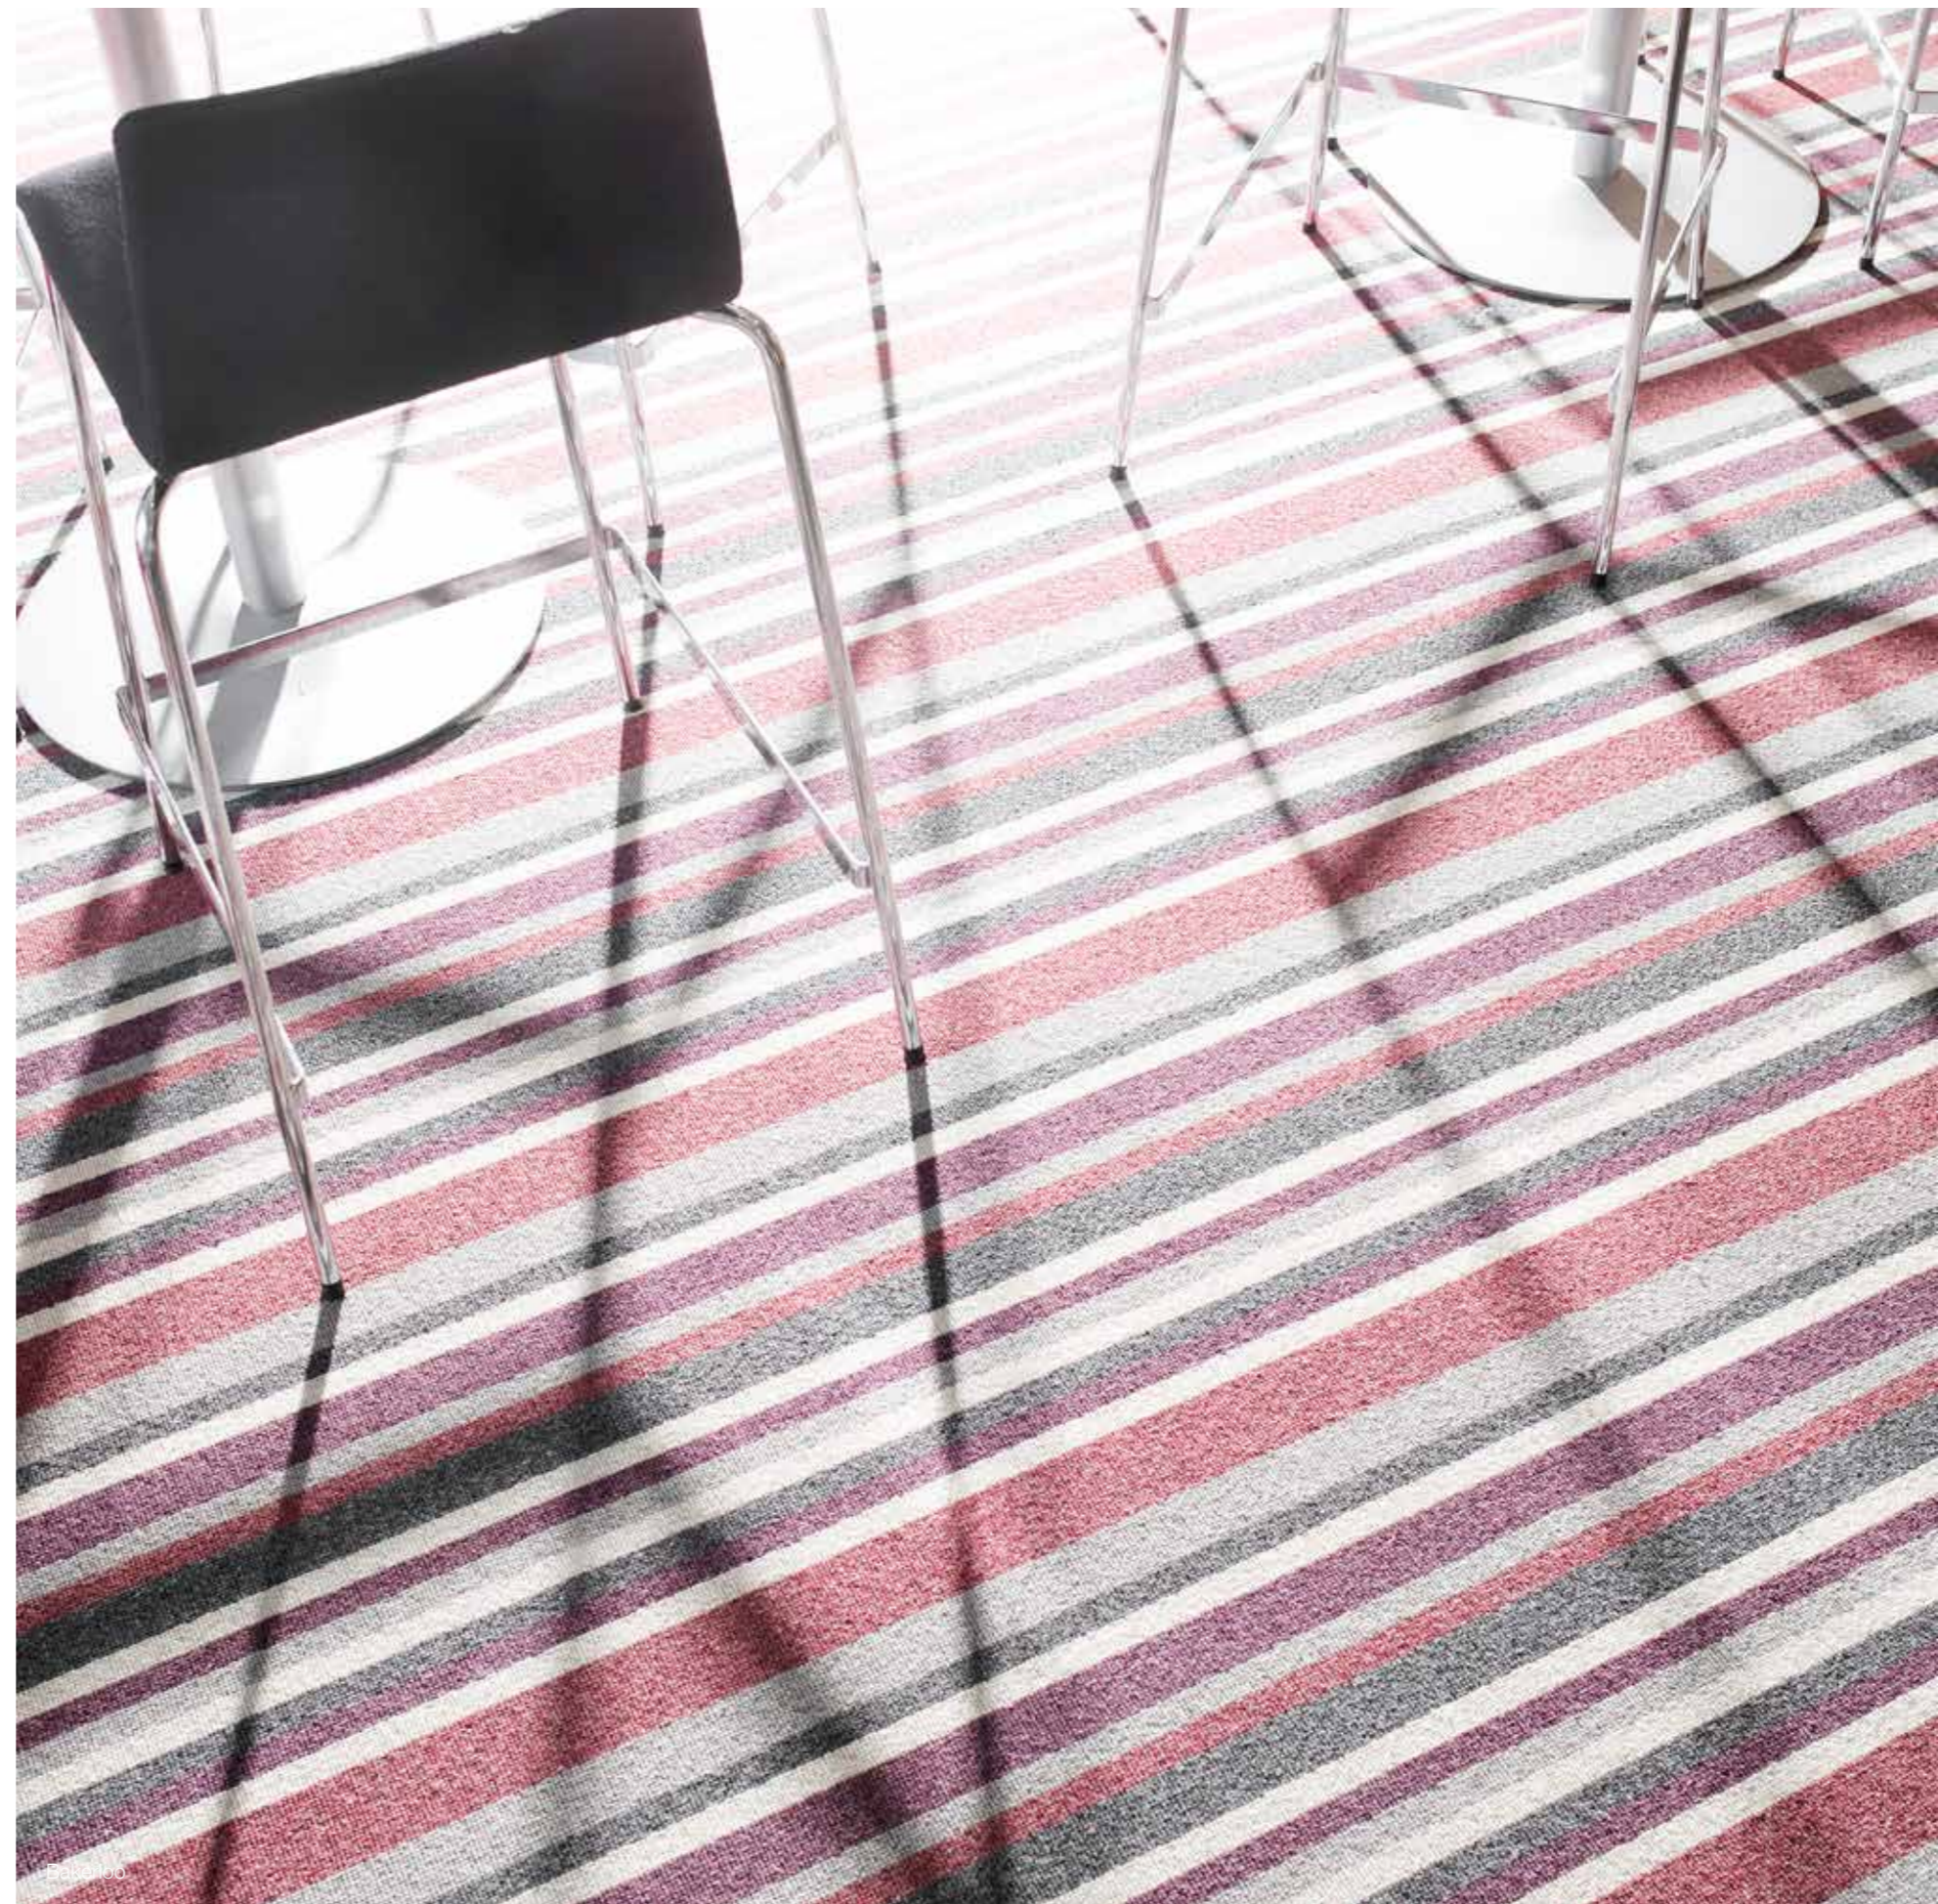

Hammersmith | Bakerloo

Värikkäät raidalliset villamatot, joiden värit sointuvat sekä toisiinsa että yksiväriseen Centre Point -mattoon. Hammersmith on rauhallinen leveäraitainen, Bakerloo raikas pikkuraitainen. Matot soveltuvat sekä vaativaan kotikäyttöön että normaaliin julkiseen käyttöön. Ne on palosuojattu ja käsitelty likaa hylkiväksi.

Colorful and striped wool carpets. The colors match well both with each other and the one-color Centre Point. Hammersmith is tranquil and wide-striped, while Bakerloo is fresh and narrow-striped. They are an outstanding choice for both home and general public use. They are fire and dirt-resistant.

Tyyppi / Type	Matala lenkinukka / Level loop
Materiaali / Material	100% villa / wool
Nukkapaino / Pile weight	1040 g/m²
Pohjaus / Backing	Action back
Leveys / Width	400 cm
Värejä / Number of colors	Hammersmith 3 / Bakerloo 5
Luokitus / Rating	23 vaativa kotikäyttö / 32 normaali julkinen käyttö 23 heavy domestic use / 32 general contract use

Hammersmith

Bakerloo